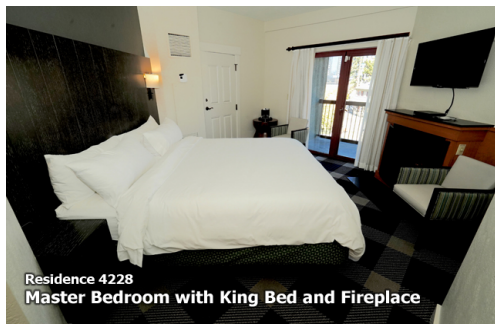

HeavenlyVillageCondos.com

Reservations:

(530) 545-3063

rsvp@HeavenlyVillageCondos.com

Residence 4228  
Master Bedroom with King Bed and Fireplace

Residence 4228  
2nd Bedroom with 2 Queen Beds

**Residence # 4228**

**2 Bedroom 3 Bathroom**

**Sleeps 10 - approx 1341 sq. ft.**

**1 King Bed, 2 Queen Beds, 1 Queen Sofa Bed, 2 Twin Window Beds, Balcony**

Residence 4228  
Living Room • Queen Sofa Bed, 2 Twin Window Beds, Fireplace