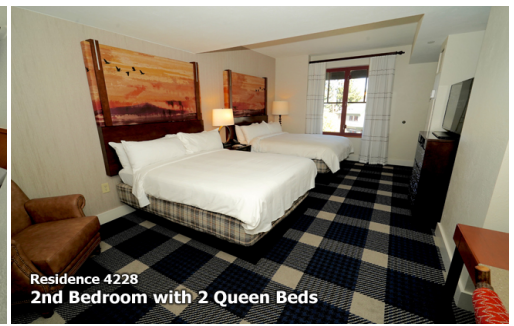

HeavenlyVillageCondos.com

Reservations:

(530) 545-3063

rsvp@HeavenlyVillageCondos.com

Residence 4228  
Master Bedroom with King Bed and Fireplace

Residence 4228  
2nd Bedroom with 2 Queen Beds

**Residence # 4228**

**2 Bedroom 3 Bathroom**

**Sleeps 10 - approx 1341 sq. ft.**

**1 King Bed, 2 Queen Beds, 1 Queen Sofa Bed, 2 Twin Window Beds, Balcony**

Residence 4228  
Living Room • Queen Sofa Bed, 2 Twin Window Beds, Fireplace