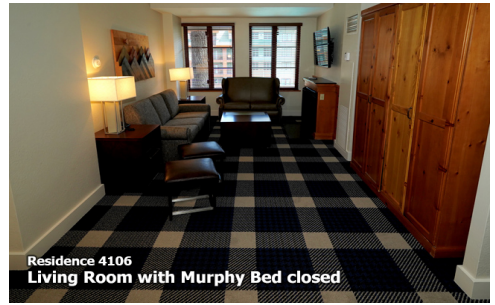

## Residence # 4106

1 Bedroom 1 Bathroom

Sleeps 6 - approx 781 sq. ft.

1 King Bed, 1 Queen Sofa Bed,  
1 Double Murphy Bed, Balcony

Residence 4106  
Master Bedroom with King Bed and Fireplace

Residence 4106  
Living Room with Murphy Bed closed

Residence 4106  
Living Room with Murphy Bed open

Residence 4106  
Living Room with Queen Sofa Bed, Double Murphy Bed, Fireplace

Residence 4106  
Full Kitchen

Residence 4106  
Dining Area

Residence 4106  
View from Balcony