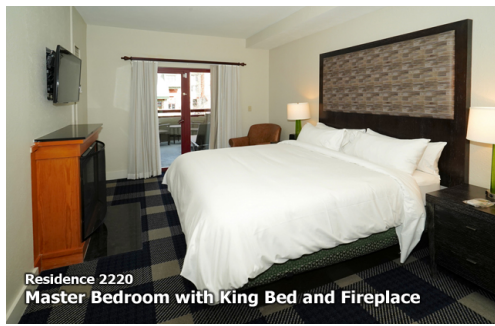

HeavenlyVillageCondos.com

Reservations:

(530) 545-3063

rsvp@HeavenlyVillageCondos.com

Residence 2220
Master Bedroom with King Bed and Fireplace

Residence 2220
Living Room • Queen Sofa Bed, Fireplace

Residence # 2220

1 Bedroom 2 Bathroom

Sleeps 4 - approx 783 sq. ft.

**1 King Bed, 1 Queen Sofa Bed,
Patio**

Residence 2220
Full Kitchen

Residence 2220
Dining Area

Residence 2220
View from Patio

Residence 2220
Patio off Master Bedroom